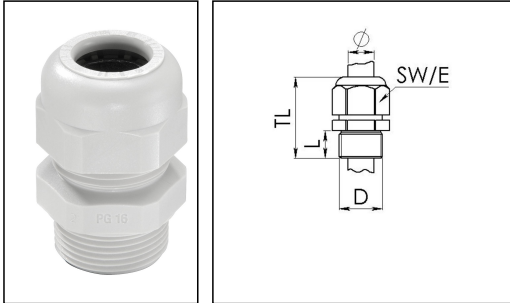

SKV 21 LG

Cable gland, polyamide, Pg 21, RAL 7035

Products may differ in size, colour and appearance to those shown. If you require further information or customisation, please contact us directly.

Material cable gland	Polyamide
Material sealing gasket	EPDM
Protection class	IP68 (5 bar 30 min)
Temp. range min	-40 °C
Temp. range max	100 °C
Glow wire test	750 °C
Thread type	PG
Ø Connection thread D	21
Length screw-in thread L	11 mm
Ø cable diameter min	10 mm
Ø cable diameter max	18 mm
Key width SW	33 mm
Collar diameter (E)	36 mm
Total length TL	43 mm - 50 mm
Type of cable anchorage	A
Product Color	RAL 7035
Type	SKV 21 LG
Order no. RAL 7035	10066405
Packing unit	25
EAN number	4007685664059
Tariff number	39269097
ETIM-Classification	EC000441